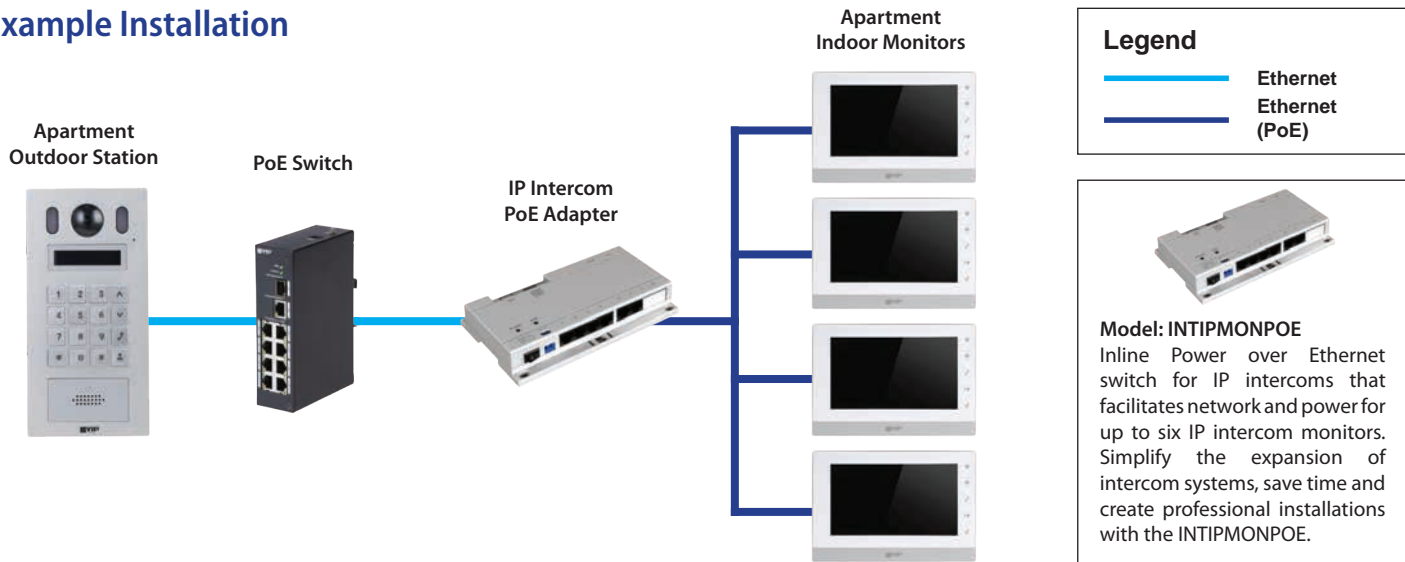

Modern access solutions.

Apartment Series: Touchscreen PoE IP intercom monitor

The Apartment Series touchscreen indoor monitor integrates with all IP video intercom solutions. The monitor is used for two-way talk with an apartment door station, featuring live-view of the door station camera.

- Slim 7" touchscreen indoor intercom monitor
- Connect to door stations and monitors via Ethernet
- MicroSD card slot (up to 32GB) for edge recording
- Integrates with most electronic sensors & alarms
- Dual-way bidirectional talk with echo suppression
- Receive visitor notifications, leave audio & video messages, remote view, remote unlock and 2-way talk via iOS & Android devices

7" Slimline Touchscreen Monitor

Connect & Power over Ethernet

Two-way talk & Remote Unlock

Apartment Indoor Monitor | Series Specifications

Model		INTIPMON
Monitor	Product Image	
	Main Processor	Embedded Microprocessor
	Display Size	7" Colour TFT LCD (800 x 480) Capacitive Touchscreen
	Video Compression	H.264
	Alarm Support	6 Input / 1 Output / 1 x RS485
	Internal Capacity	MicroSD Slot, up to 32GB
	Ethernet / Network	1 x RJ45, 10/100Mbps Self-adaptive
Audio	Audio / 2-Way Talk	Omni-directional Microphone / Embedded Loudspeaker
	Bidirectional Talk	Support
	Audio Enhancement	Supports echo suppression / DNR
	Audio Compression	G.711a, G.711Mu, G.711u, PCM
General	Installation	Surface Mount
	Material	PC + ABS Plastic
	Operating Temperature	-10 ~ +55°C / 10 ~ 90%RH (max.)
	Power Input / Use	12VDC, PoE (802.3af) / Operation <7W
	Weight / Dimensions	0.80kg / 200 x 136 x 22mm
Installation	Product Dimensions	

Example Installation

Your local VIP Vision™ IP solutions professional: